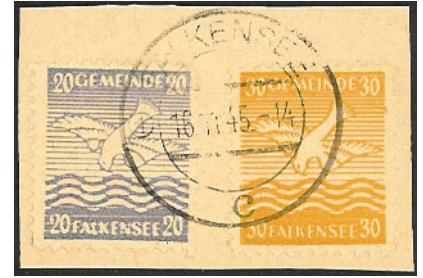

Falkensee

November 20, 1945

Printed in sheets of 80 (8 rows of 10)

The sheets were printed in two operations. Often the upper and lower half sheets are different colors.

orange / yellow orange

dark blue / light blue

Constant Plate Flaw

First **E** in **GEMEINDE** damaged
(positions 11 and 51)

Imperforate

Damaged **E**

Color Error

20 pf. in green instead of dark blue
(only known imperforate)

Damaged **E**